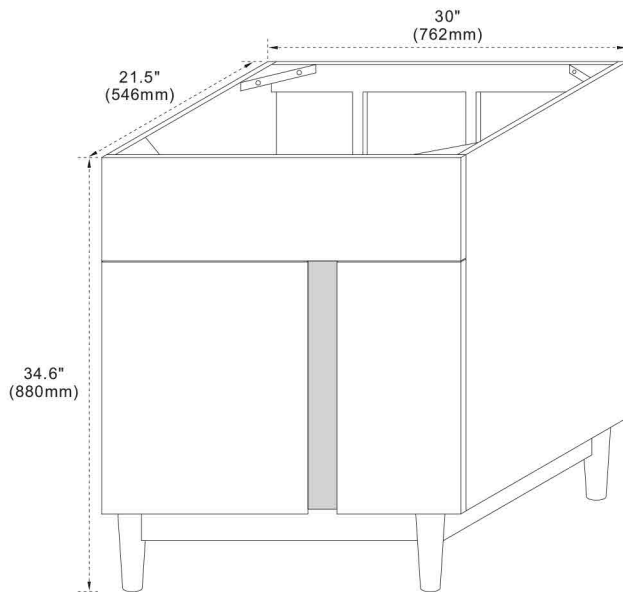

Model: 400200

FEATURES

1. Single 18" oval undermount sink cutout;
2. 8" wide spread faucet holes;
3. 4" height backsplash included;
4. Thickness laminated to 1.2"

TOP COLORS/FINISHES

WM - Natural White Carrara marble;
BG - Natural Black Galaxy Granite;
GY - Natural Grey Granite;
WE - White Engineer Quartz