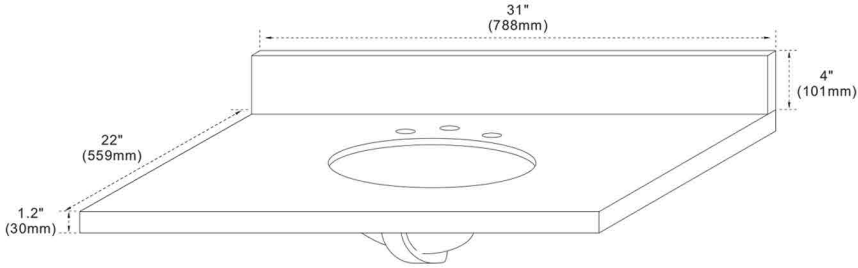

Model: 400200

FEATURES

1. Single 18" oval undermount sink cutout;
2. 8" wide spread faucet holes;
3. 4" height backsplash included;
4. Thickness laminated to 1.2"

TOP COLORS/FINISHES

WM - Natural White Carrara marble;
BG - Natural Black Galaxy Granite;
GY - Natural Grey Granite;
WE - White Engineer Quartz